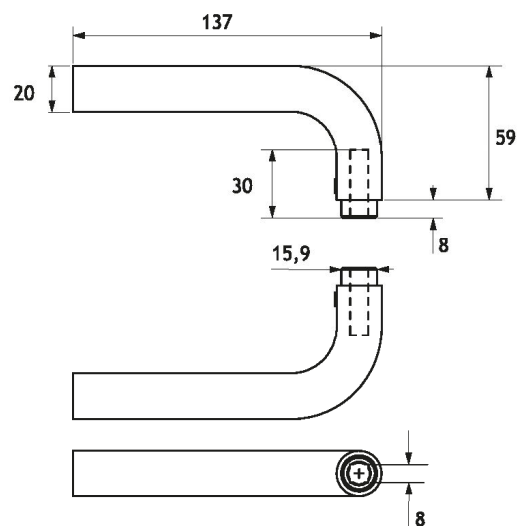

LH201

Coppia di maniglie per serrature LK05MP, LK05C, LK08E
Complete di rosette
Realizzate in acciaio inox Aisi 304

Pair of handles for LK05MP, LK05C and LK08E locks
Rosettes included
Aisi 304 stainless steel manufacturing